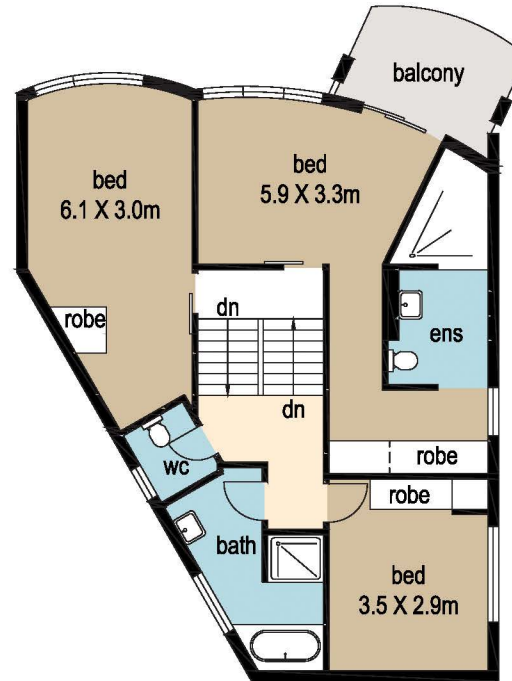

Hastings Park, Apartment 9 81 Hastings Street, Noosa Heads

mid levels