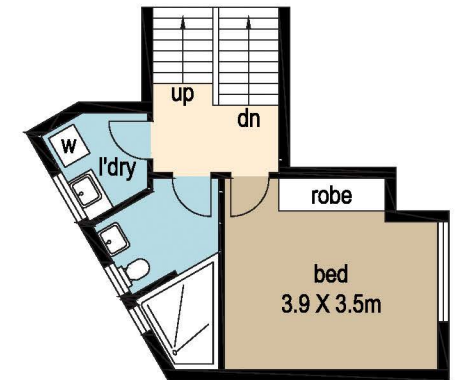

Hastings Park, Apartment 9 81 Hastings Street, Noosa Heads

mid levels