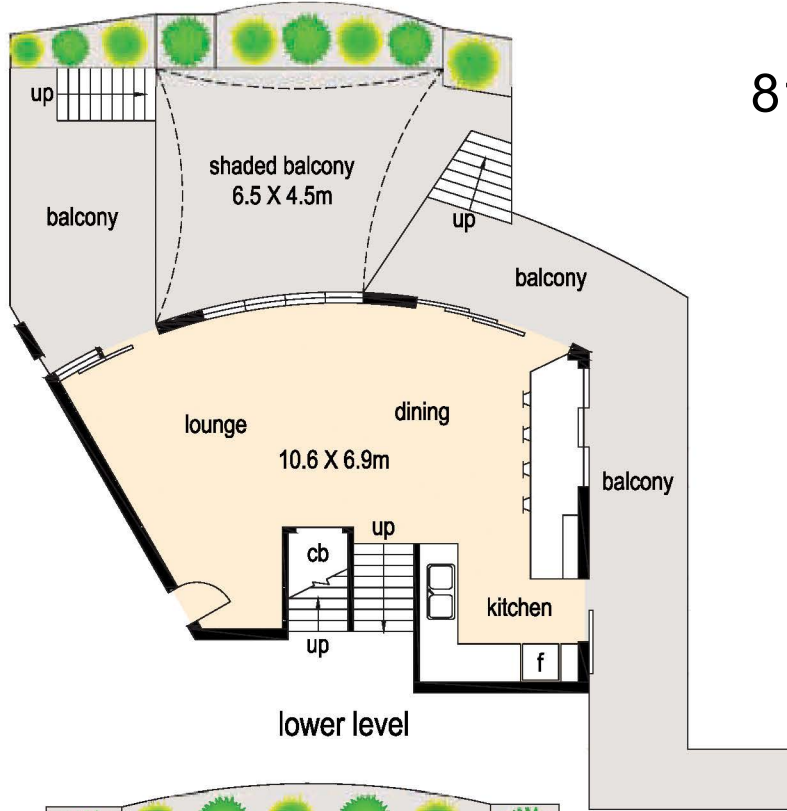

Hastings Park, Apartment 9 81 Hastings Street, Noosa Heads

mid levels