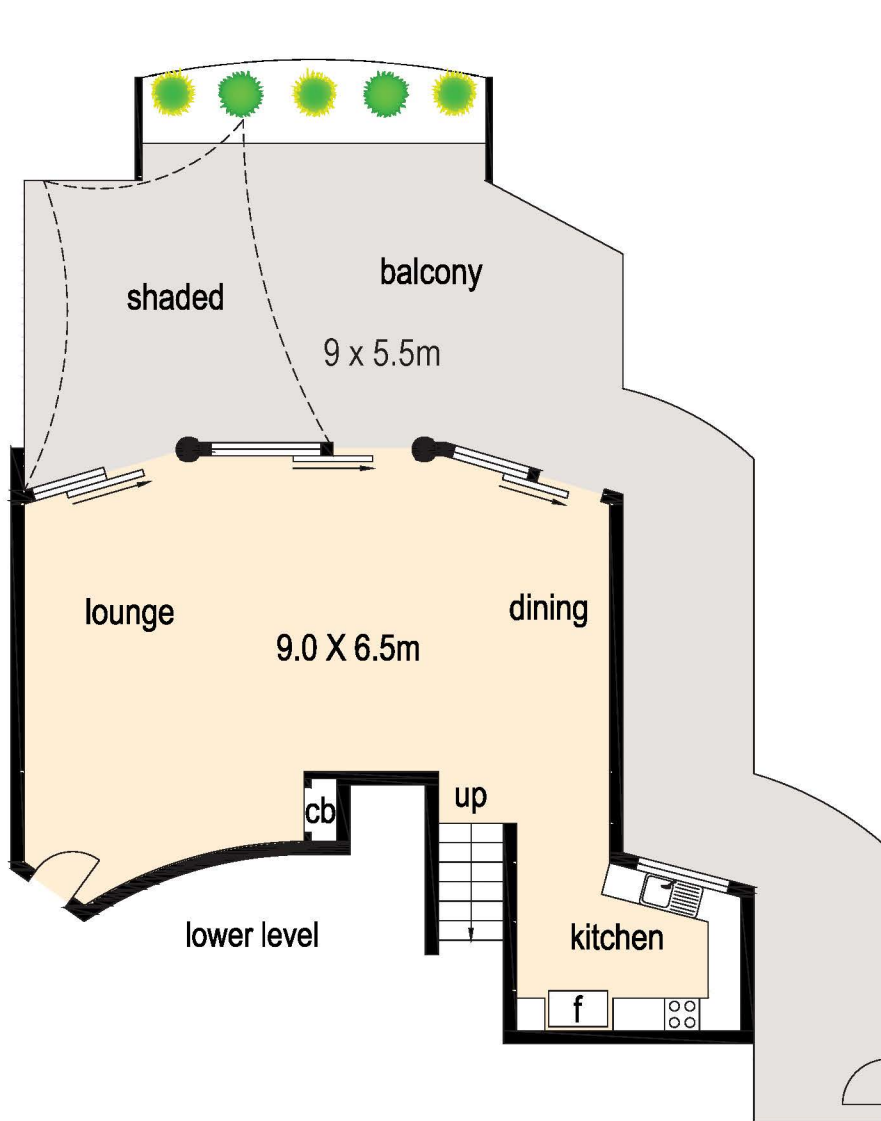

Hastings Park, Apartment 8 81 Hastings Street, Noosa Heads

= 135m²
 = 9m²
TOTAL = 144m²

0 1 2 3 4 5
metres

DISCLAIMER : While every endeavour has been made to verify the correct details in this illustration neither the agent, vendor nor the contracted illustrators/typesetters accept liability for any error or omission. Information intended to be relied upon should be independently verified. Be advised that any measurements are made approx from the widest point to that area.