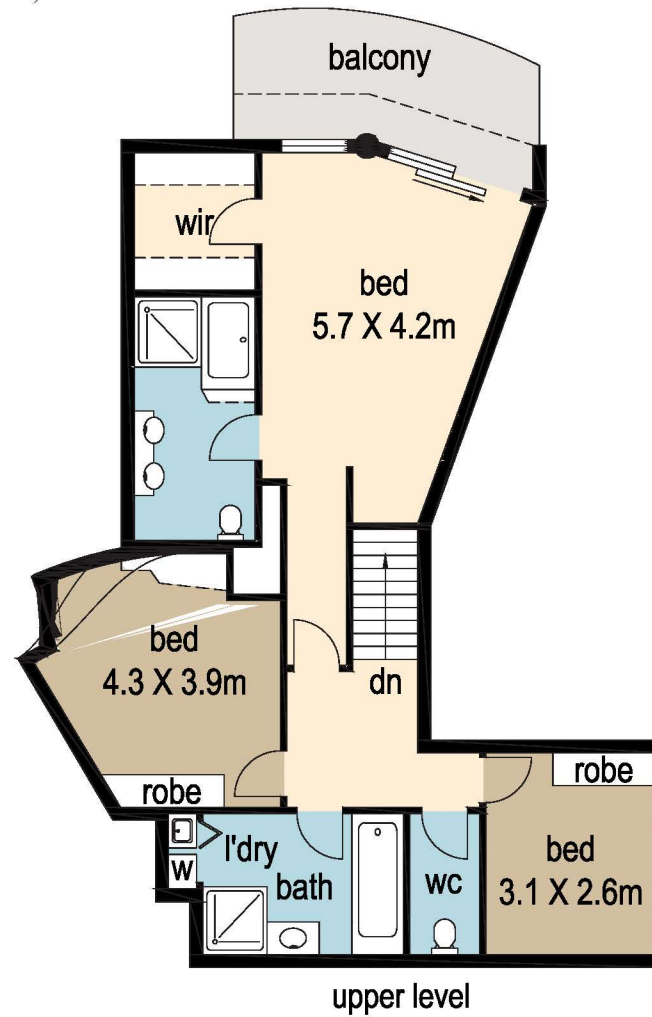

Hastings Park, Apartment 8 81 Hastings Street, Noosa Heads

= 135m²
 = 9m²
TOTAL = 144m²

0 1 2 3 4 5
metres

DISCLAIMER : While every endeavour has been made to verify the correct details in this illustration neither the agent, vendor nor the contracted illustrators/typesetters accept liability for any error or omission. Information intended to be relied upon should be independently verified. Be advised that any measurements are made approx from the widest point to that area.