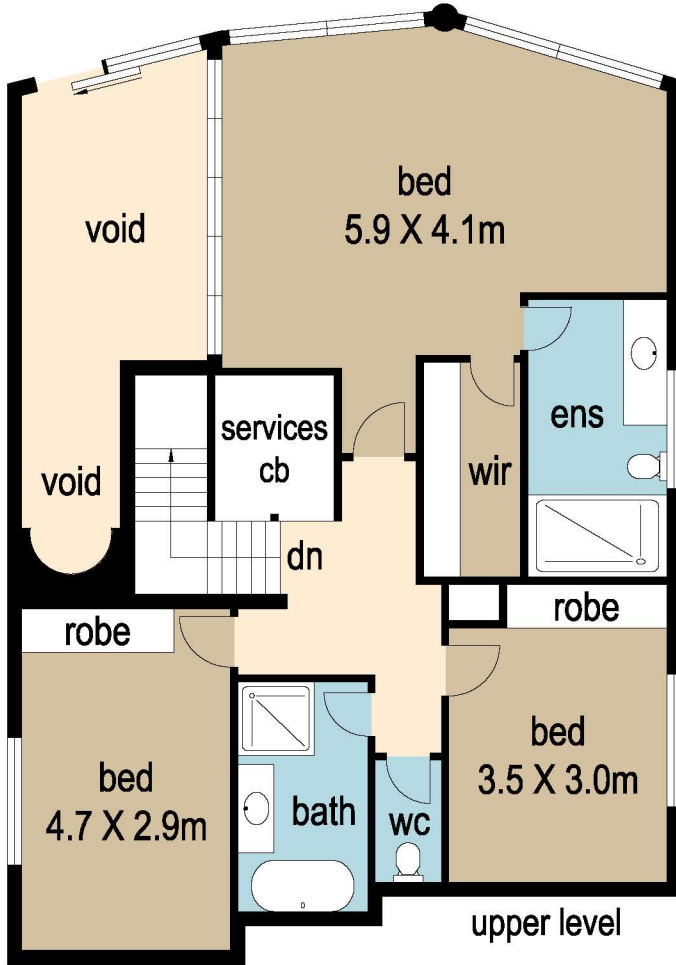

# Hastings Park, Apartment 7 81 Hastings Street, Noosa Heads

= 169m<sup>2</sup>  
 = 65m<sup>2</sup>  
**TOTAL = 234m<sup>2</sup>**

0 1 2 3 4 5  
metres

DISCLAIMER : While every endeavour has been made to verify the correct details in this illustration neither the agent, vendor nor the contracted illustrators/typesetters accept liability for any error or omission. Information intended to be relied upon should be independently verified. Be advised that any measurements are made approx from the widest point to that area.