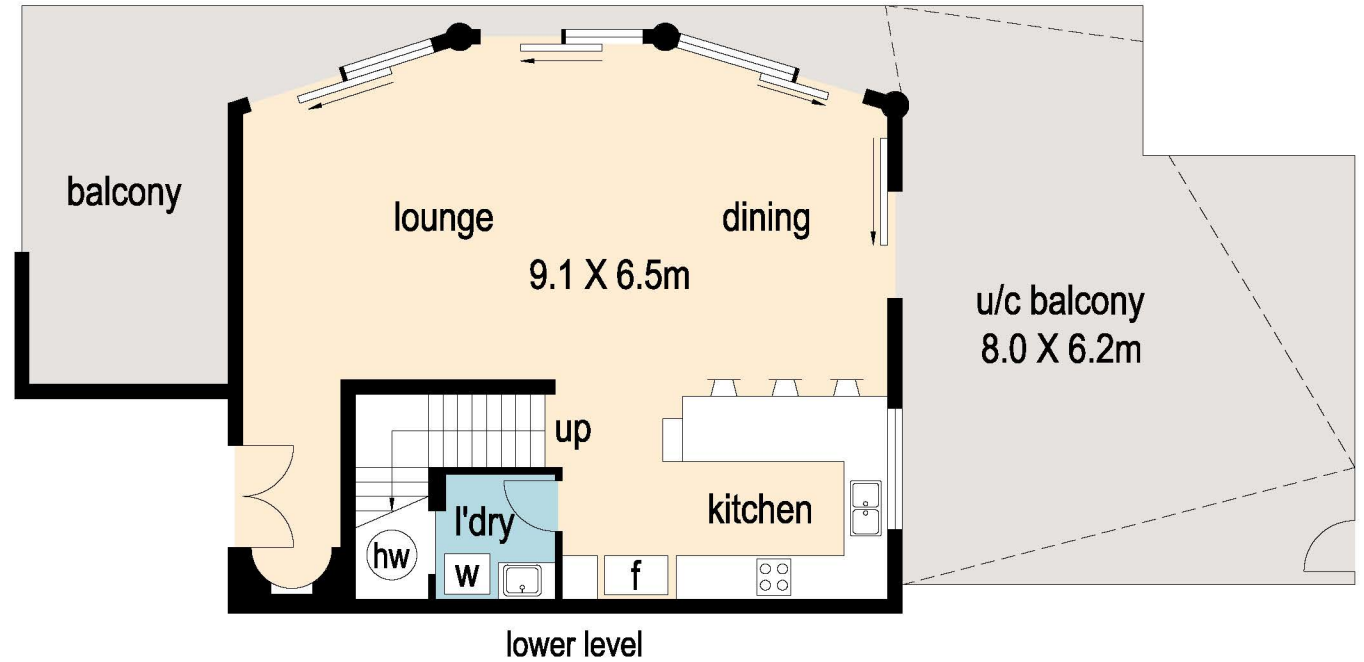

# Hastings Park, Apartment 7 81 Hastings Street, Noosa Heads

= 169m<sup>2</sup>  
 = 65m<sup>2</sup>  
**TOTAL = 234m<sup>2</sup>**

0 1 2 3 4 5  
metres

DISCLAIMER : While every endeavour has been made to verify the correct details in this illustration neither the agent, vendor nor the contracted illustrators/typesetters accept liability for any error or omission. Information intended to be relied upon should be independently verified. Be advised that any measurements are made approx from the widest point to that area.