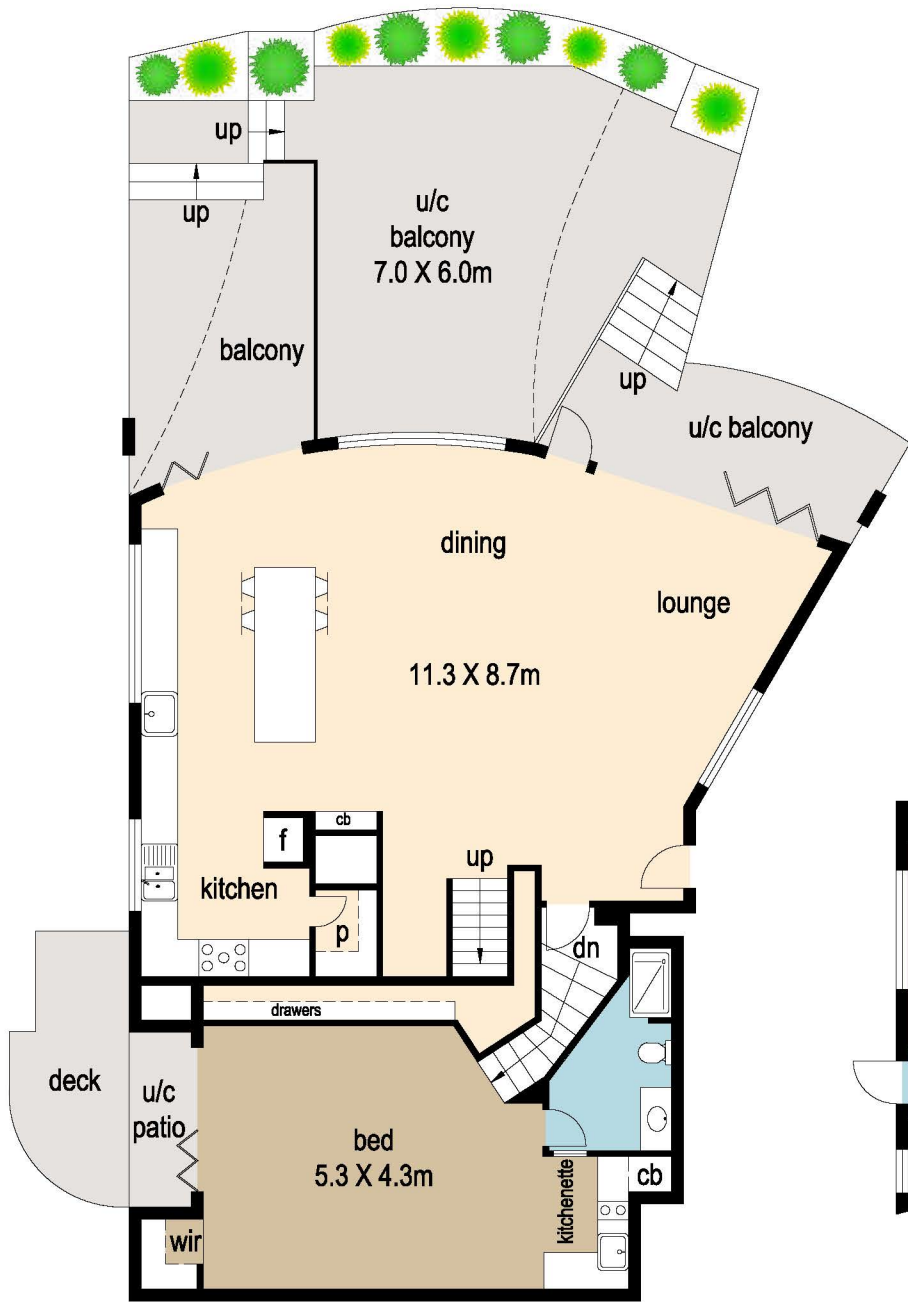

Hastings Park, Apartment 5 81 Hastings Street, Noosa Heads

lower levels