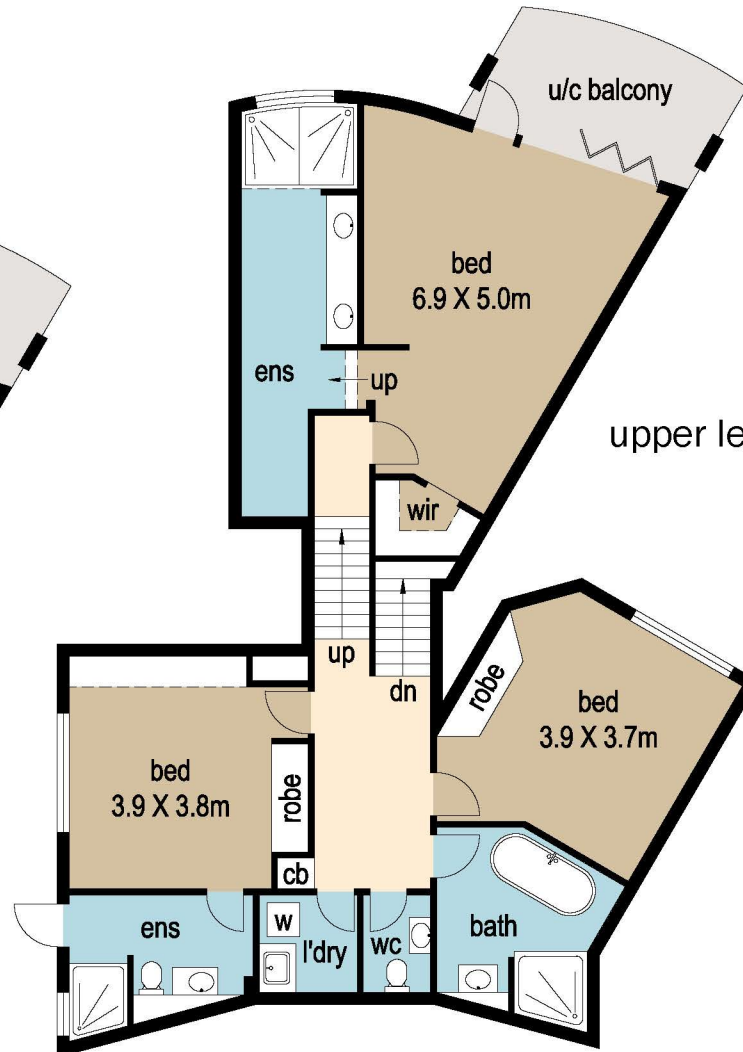

upper levels

= 216m²
 = 72m²
TOTAL = 288m²