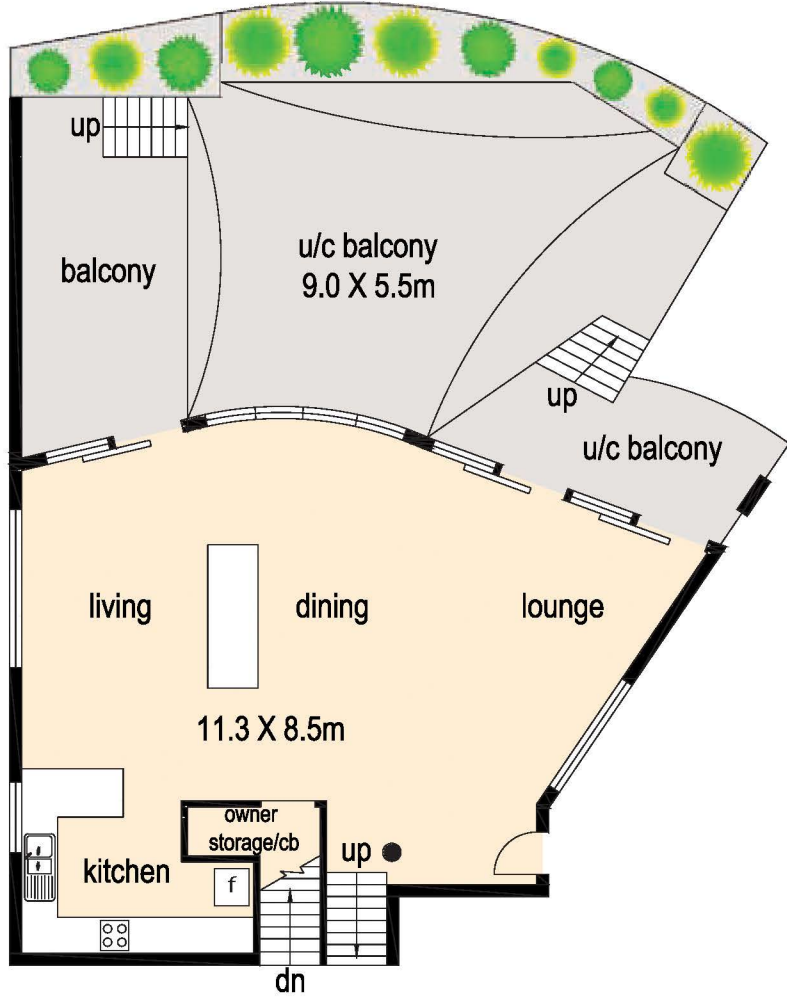

Hastings Park, Apartment 4 81 Hastings Street, Noosa Heads

lower level

upper level

= 168m²
 = 100m²
TOTAL = 268m²

DISCLAIMER : While every endeavour has been made to verify the correct details in this illustration neither the agent, vendor nor the contracted illustrators/typesetters accept liability for any error or omission. Information intended to be relied upon should be independently verified. Be advised that any measurements are made approx from the widest point to that area.