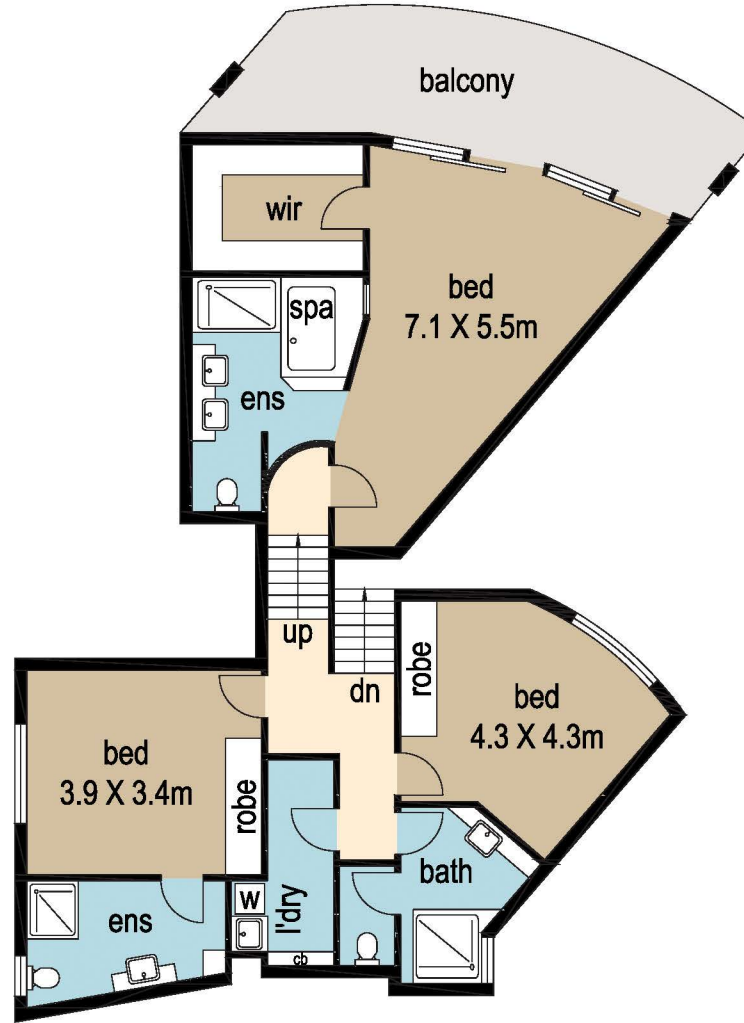

Hastings Park, Apartment 4 81 Hastings Street, Noosa Heads

lower level

upper level

= 168m²
 = 100m²
TOTAL = 268m²

DISCLAIMER : While every endeavour has been made to verify the correct details in this illustration neither the agent, vendor nor the contracted illustrators/typesetters accept liability for any error or omission. Information intended to be relied upon should be independently verified. Be advised that any measurements are made approx from the widest point to that area.