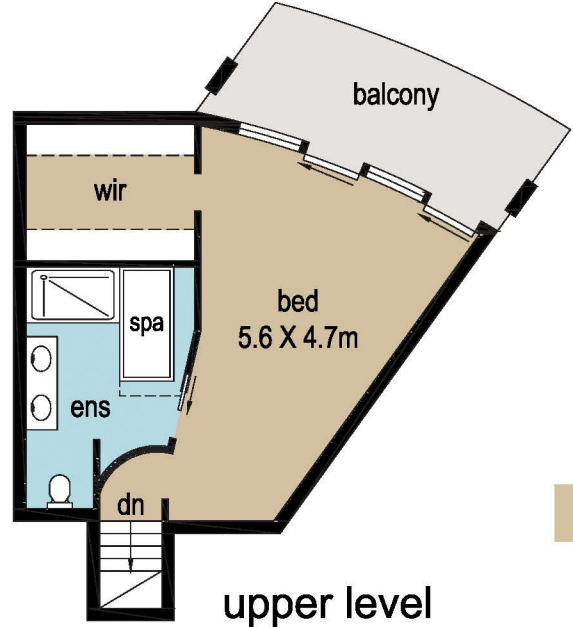

Hastings Park, Apartment 3 81 Hastings Street, Noosa Heads

lower levels

upper level

= 168m²
 = 83m²
TOTAL = 251m²

DISCLAIMER : While every endeavour has been made to verify the correct details in this illustration neither the agent, vendor nor the contracted illustrators/typesetters accept liability for any error or omission. Information intended to be relied upon should be independently verified. Be advised that any measurements are made approx from the widest point to that area.