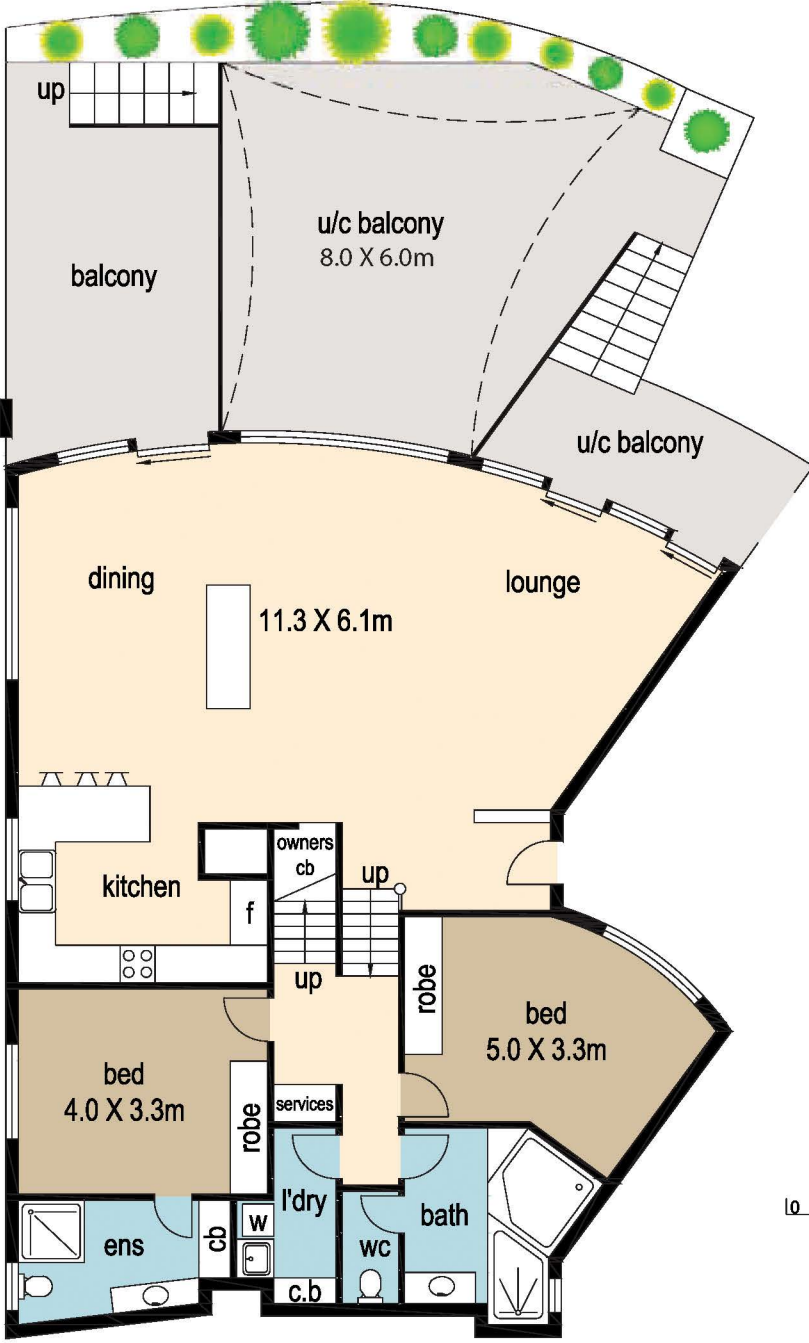

Hastings Park, Apartment 3 81 Hastings Street, Noosa Heads

lower levels

upper level

= 168m²
 = 83m²
TOTAL = 251m²

DISCLAIMER : While every endeavour has been made to verify the correct details in this illustration neither the agent, vendor nor the contracted illustrators/typesetters accept liability for any error or omission. Information intended to be relied upon should be independently verified. Be advised that any measurements are made approx from the widest point to that area.